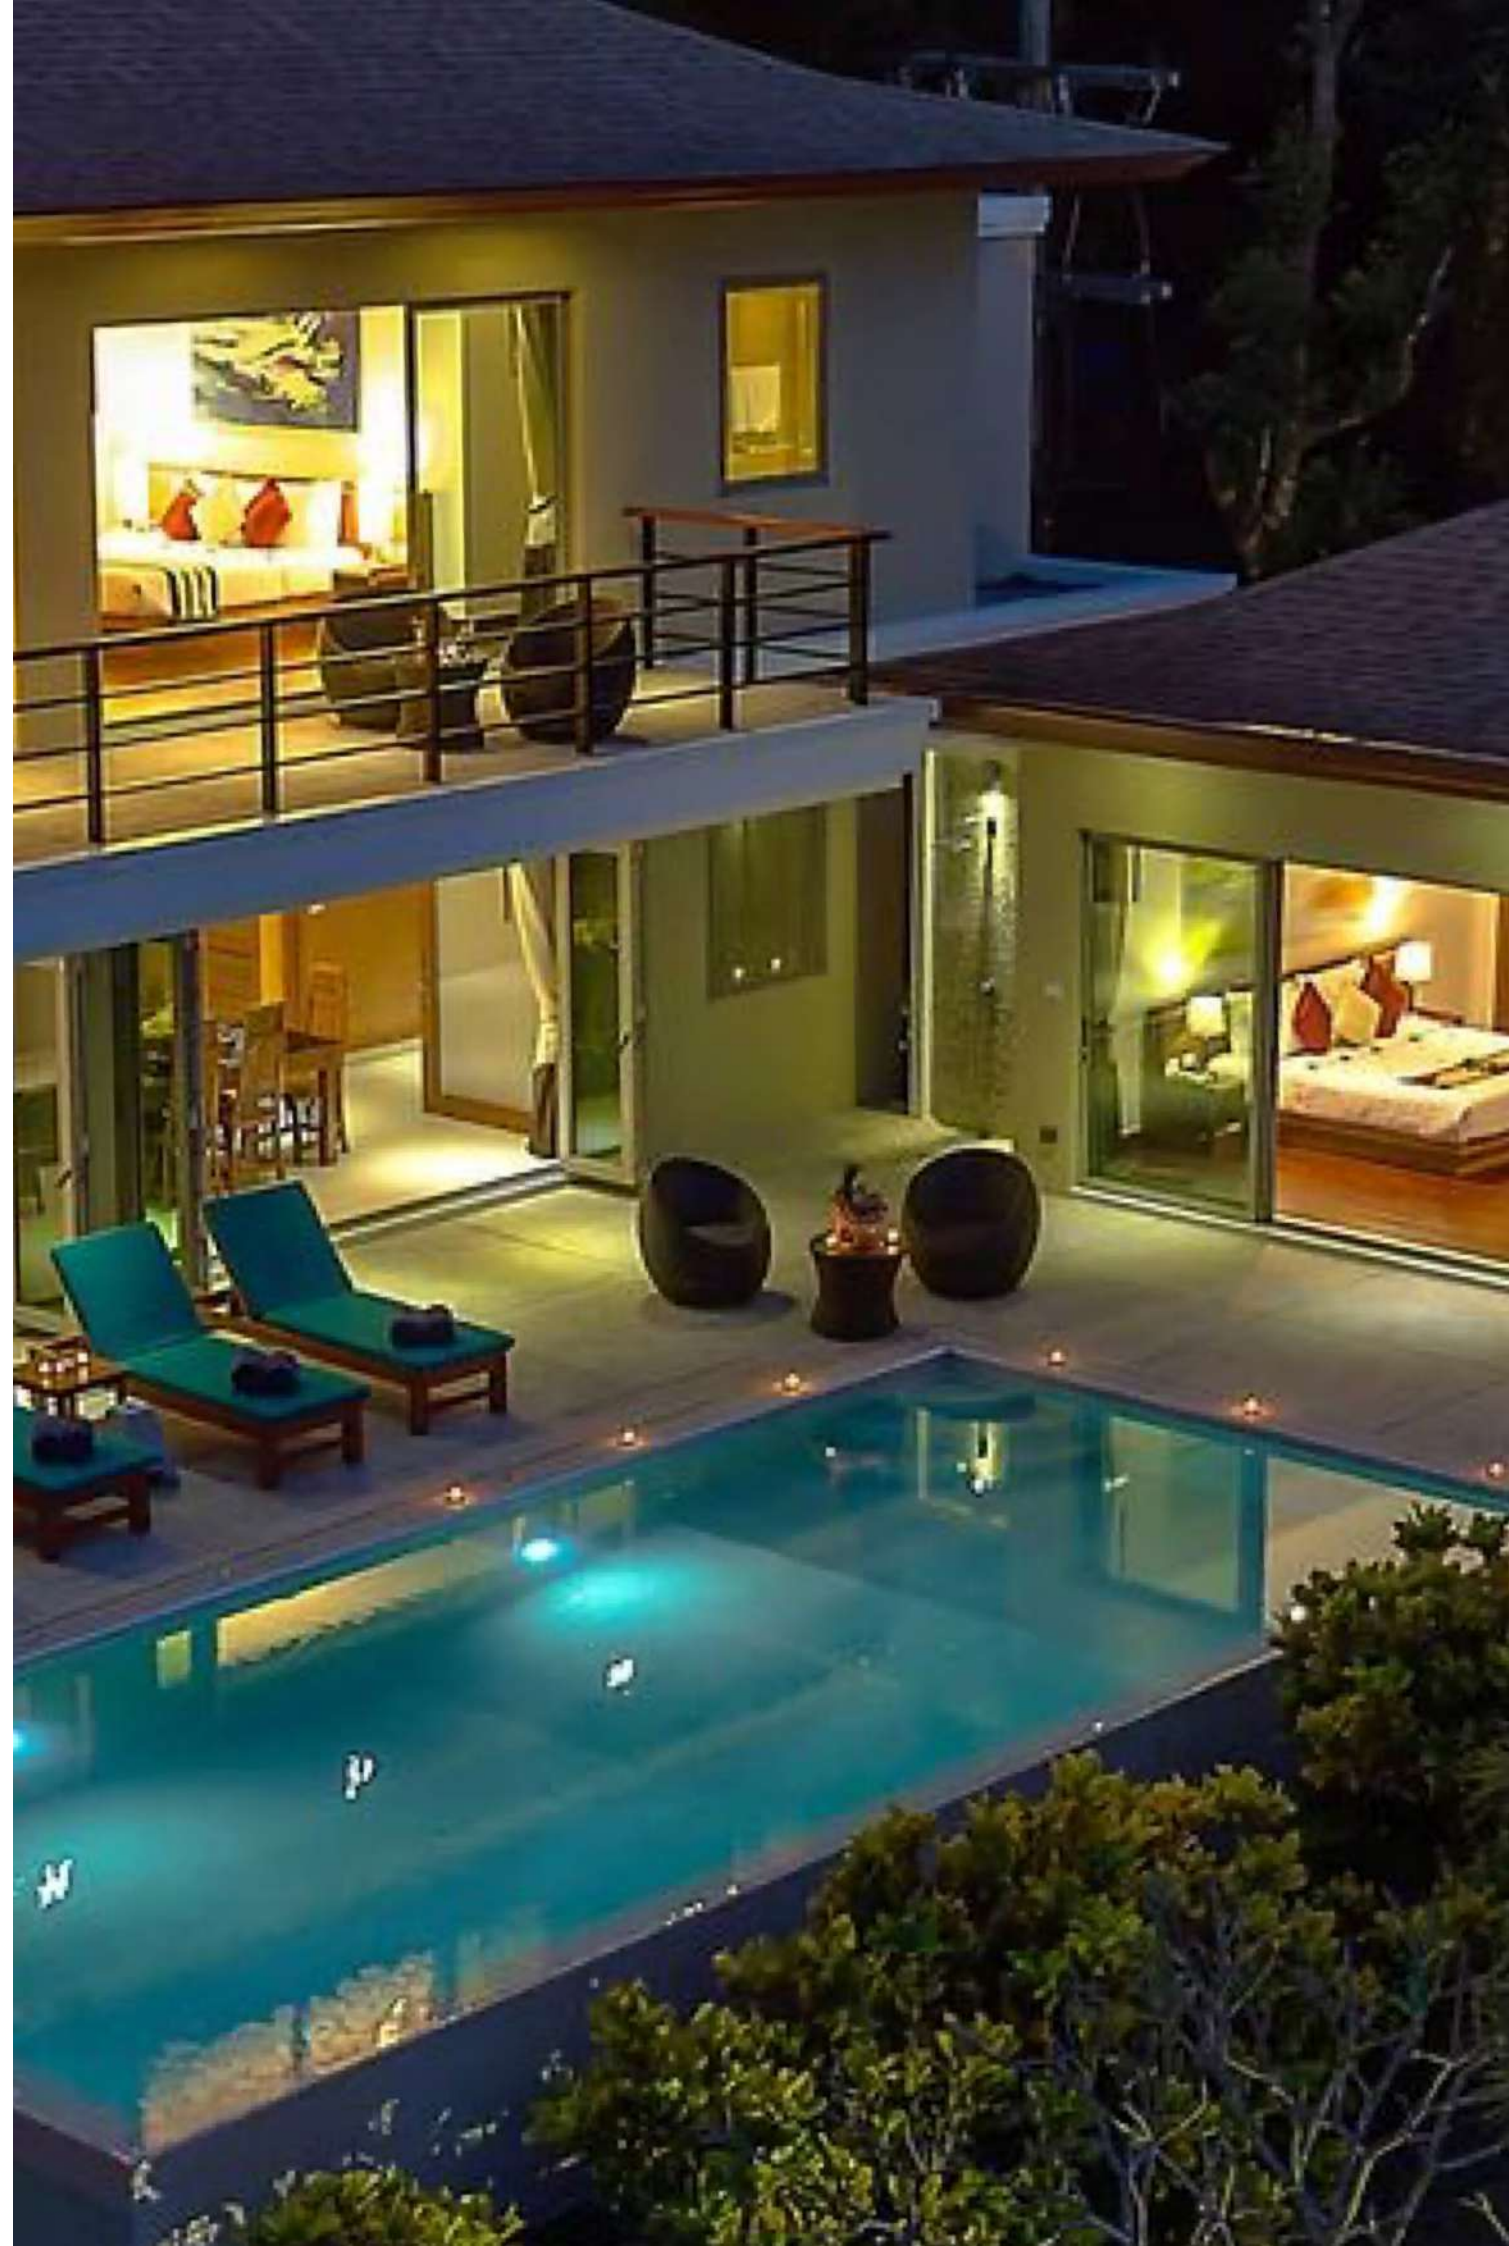

Phuket

Questa
Luxury Villas

Questa
Yachting

22 Questa luxury villas Phuket

- 1 bedroom villas 180 mg
- 2 bedrooms villas 250 mg
- 3 bedrooms duplex villas 350 mg

On request additional bed (max 2) can be provided for families and children in 2/3 bedrooms villas

Each villa has private pool 10 x 4 mt.

FREE 5G Wifi and all facilities including

- kitchen
- large living room
- bathroom with jacuzzi
- sun terrace, sun loungers, garden area
- BBQ facilities

Fitness center in the resort