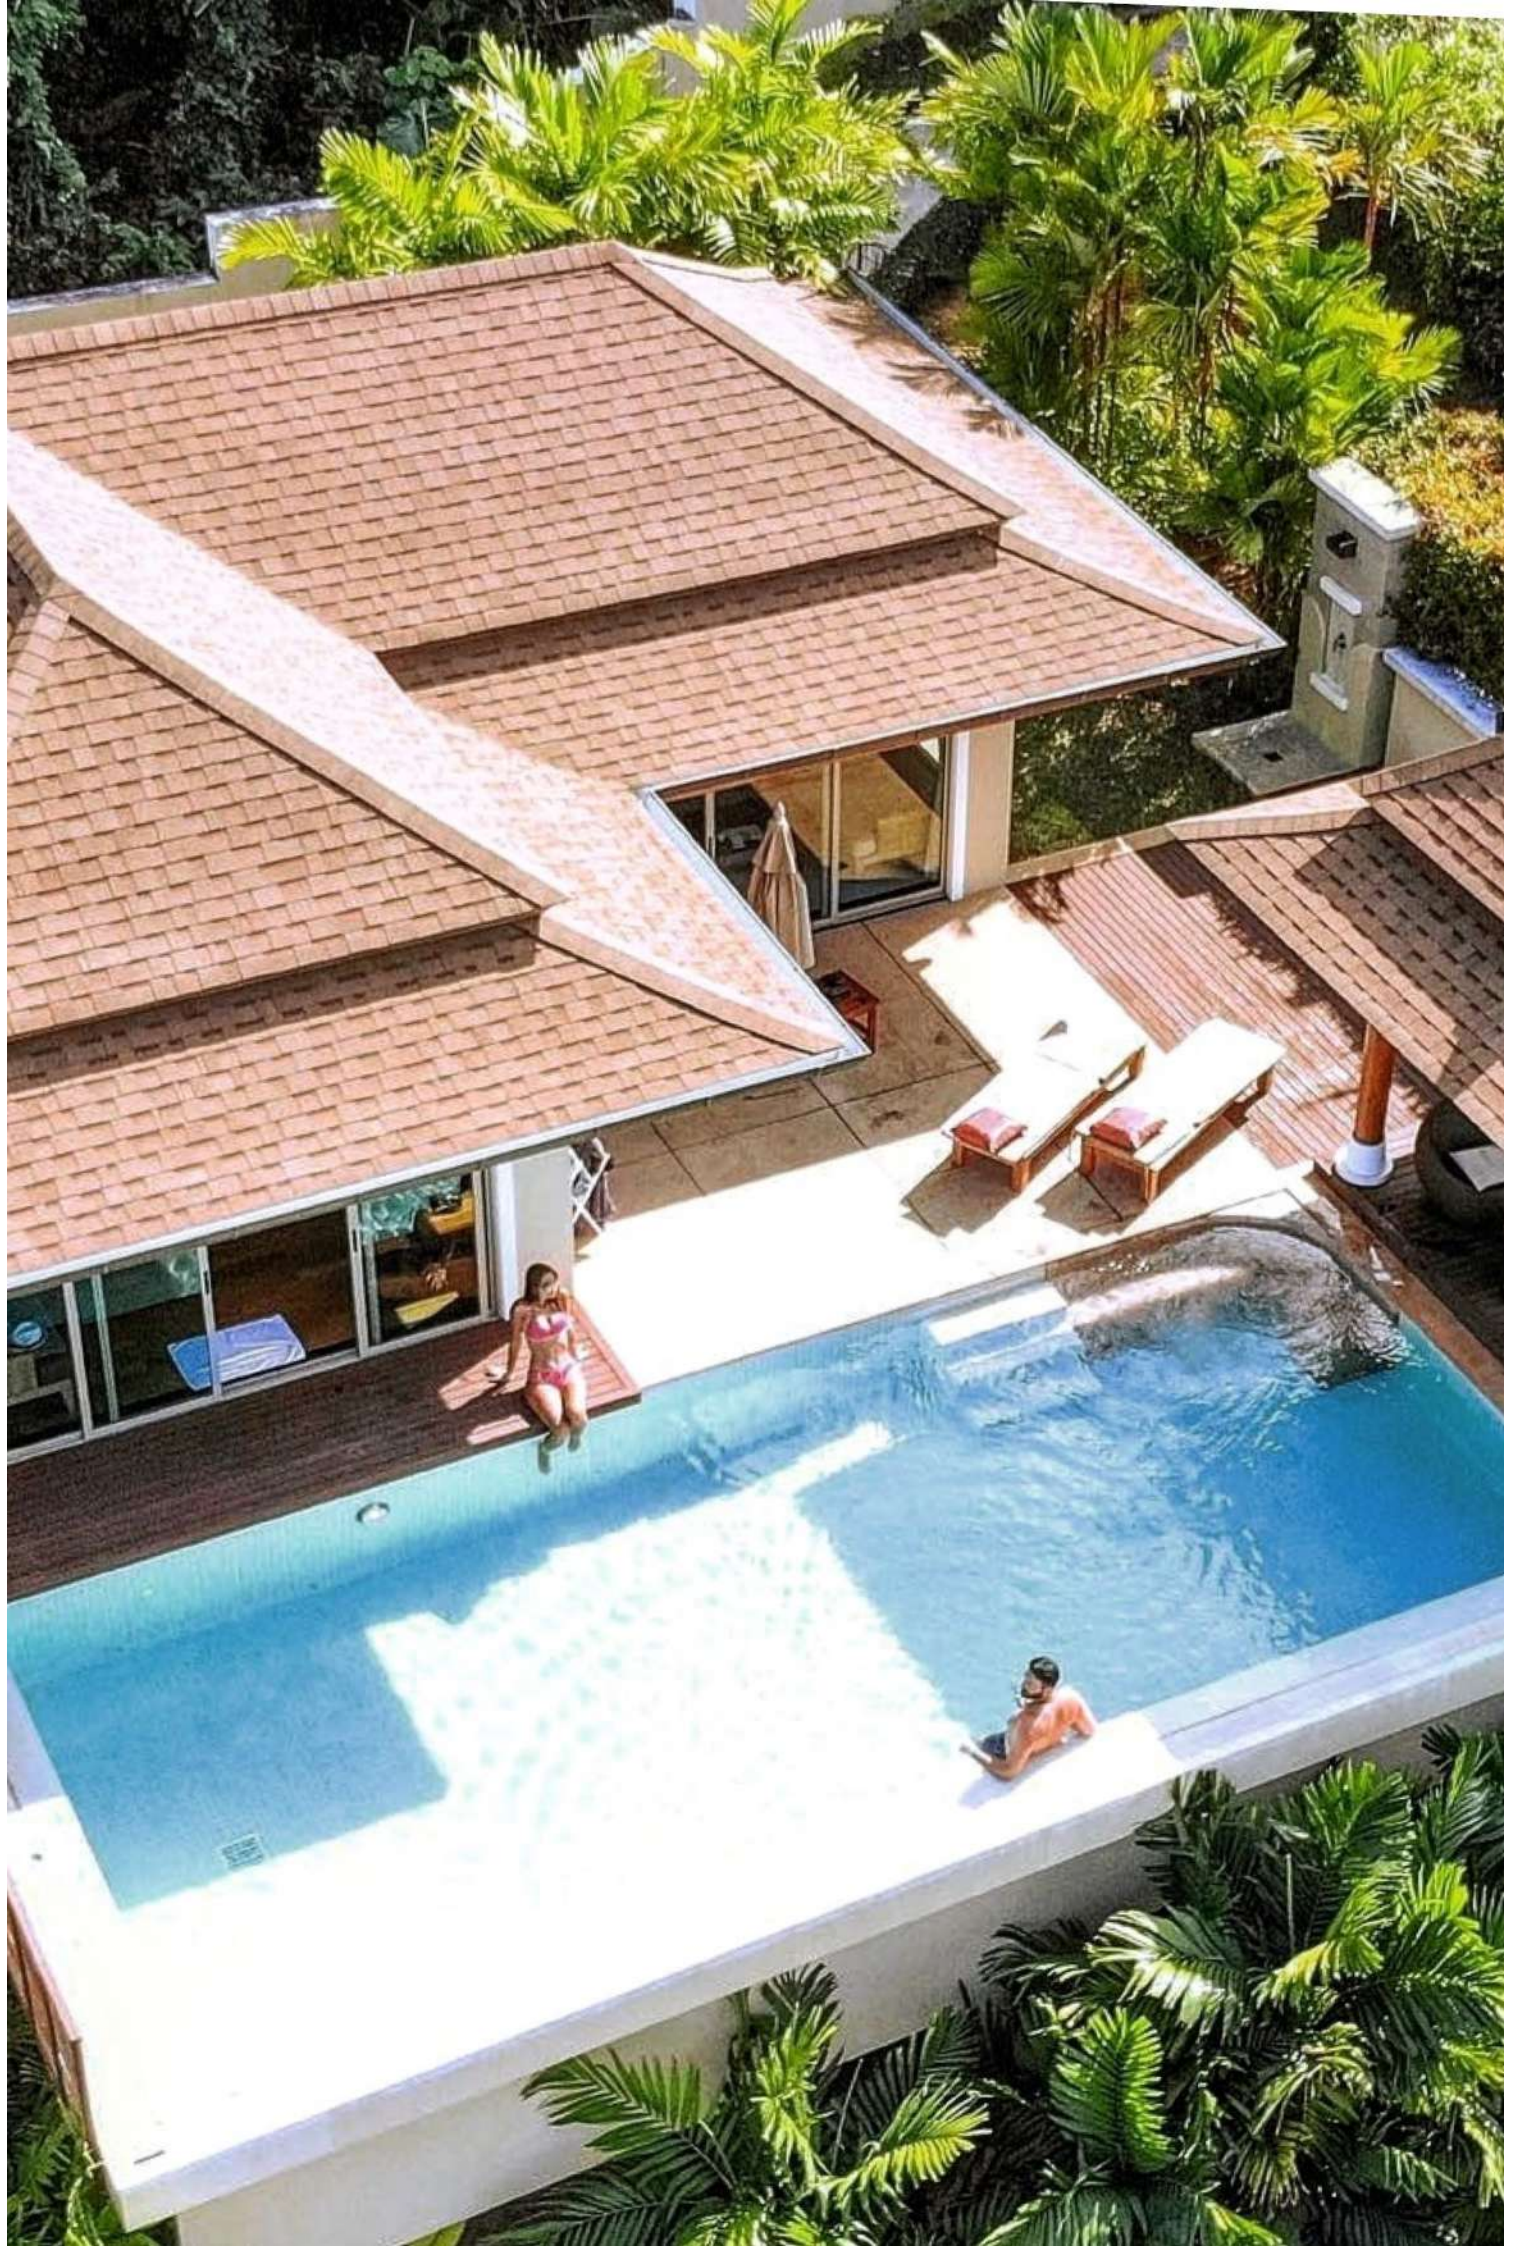

Phuket

Questa
Luxury Villas

Questa
Yachting

22 Questa luxury villas Phuket

- 1 bedroom villas 180 mg
- 2 bedrooms villas 250 mg
- 3 bedrooms duplex villas 350 mg

On request additional bed (max 2) can be provided for families and children in 2/3 bedrooms villas

Each villa has private pool 10 x 4 mt.

FREE 5G Wifi and all facilities including

- kitchen
- large living room
- bathroom with jacuzzi
- sun terrace, sun loungers, garden area
- BBQ facilities

Fitness center in the resort