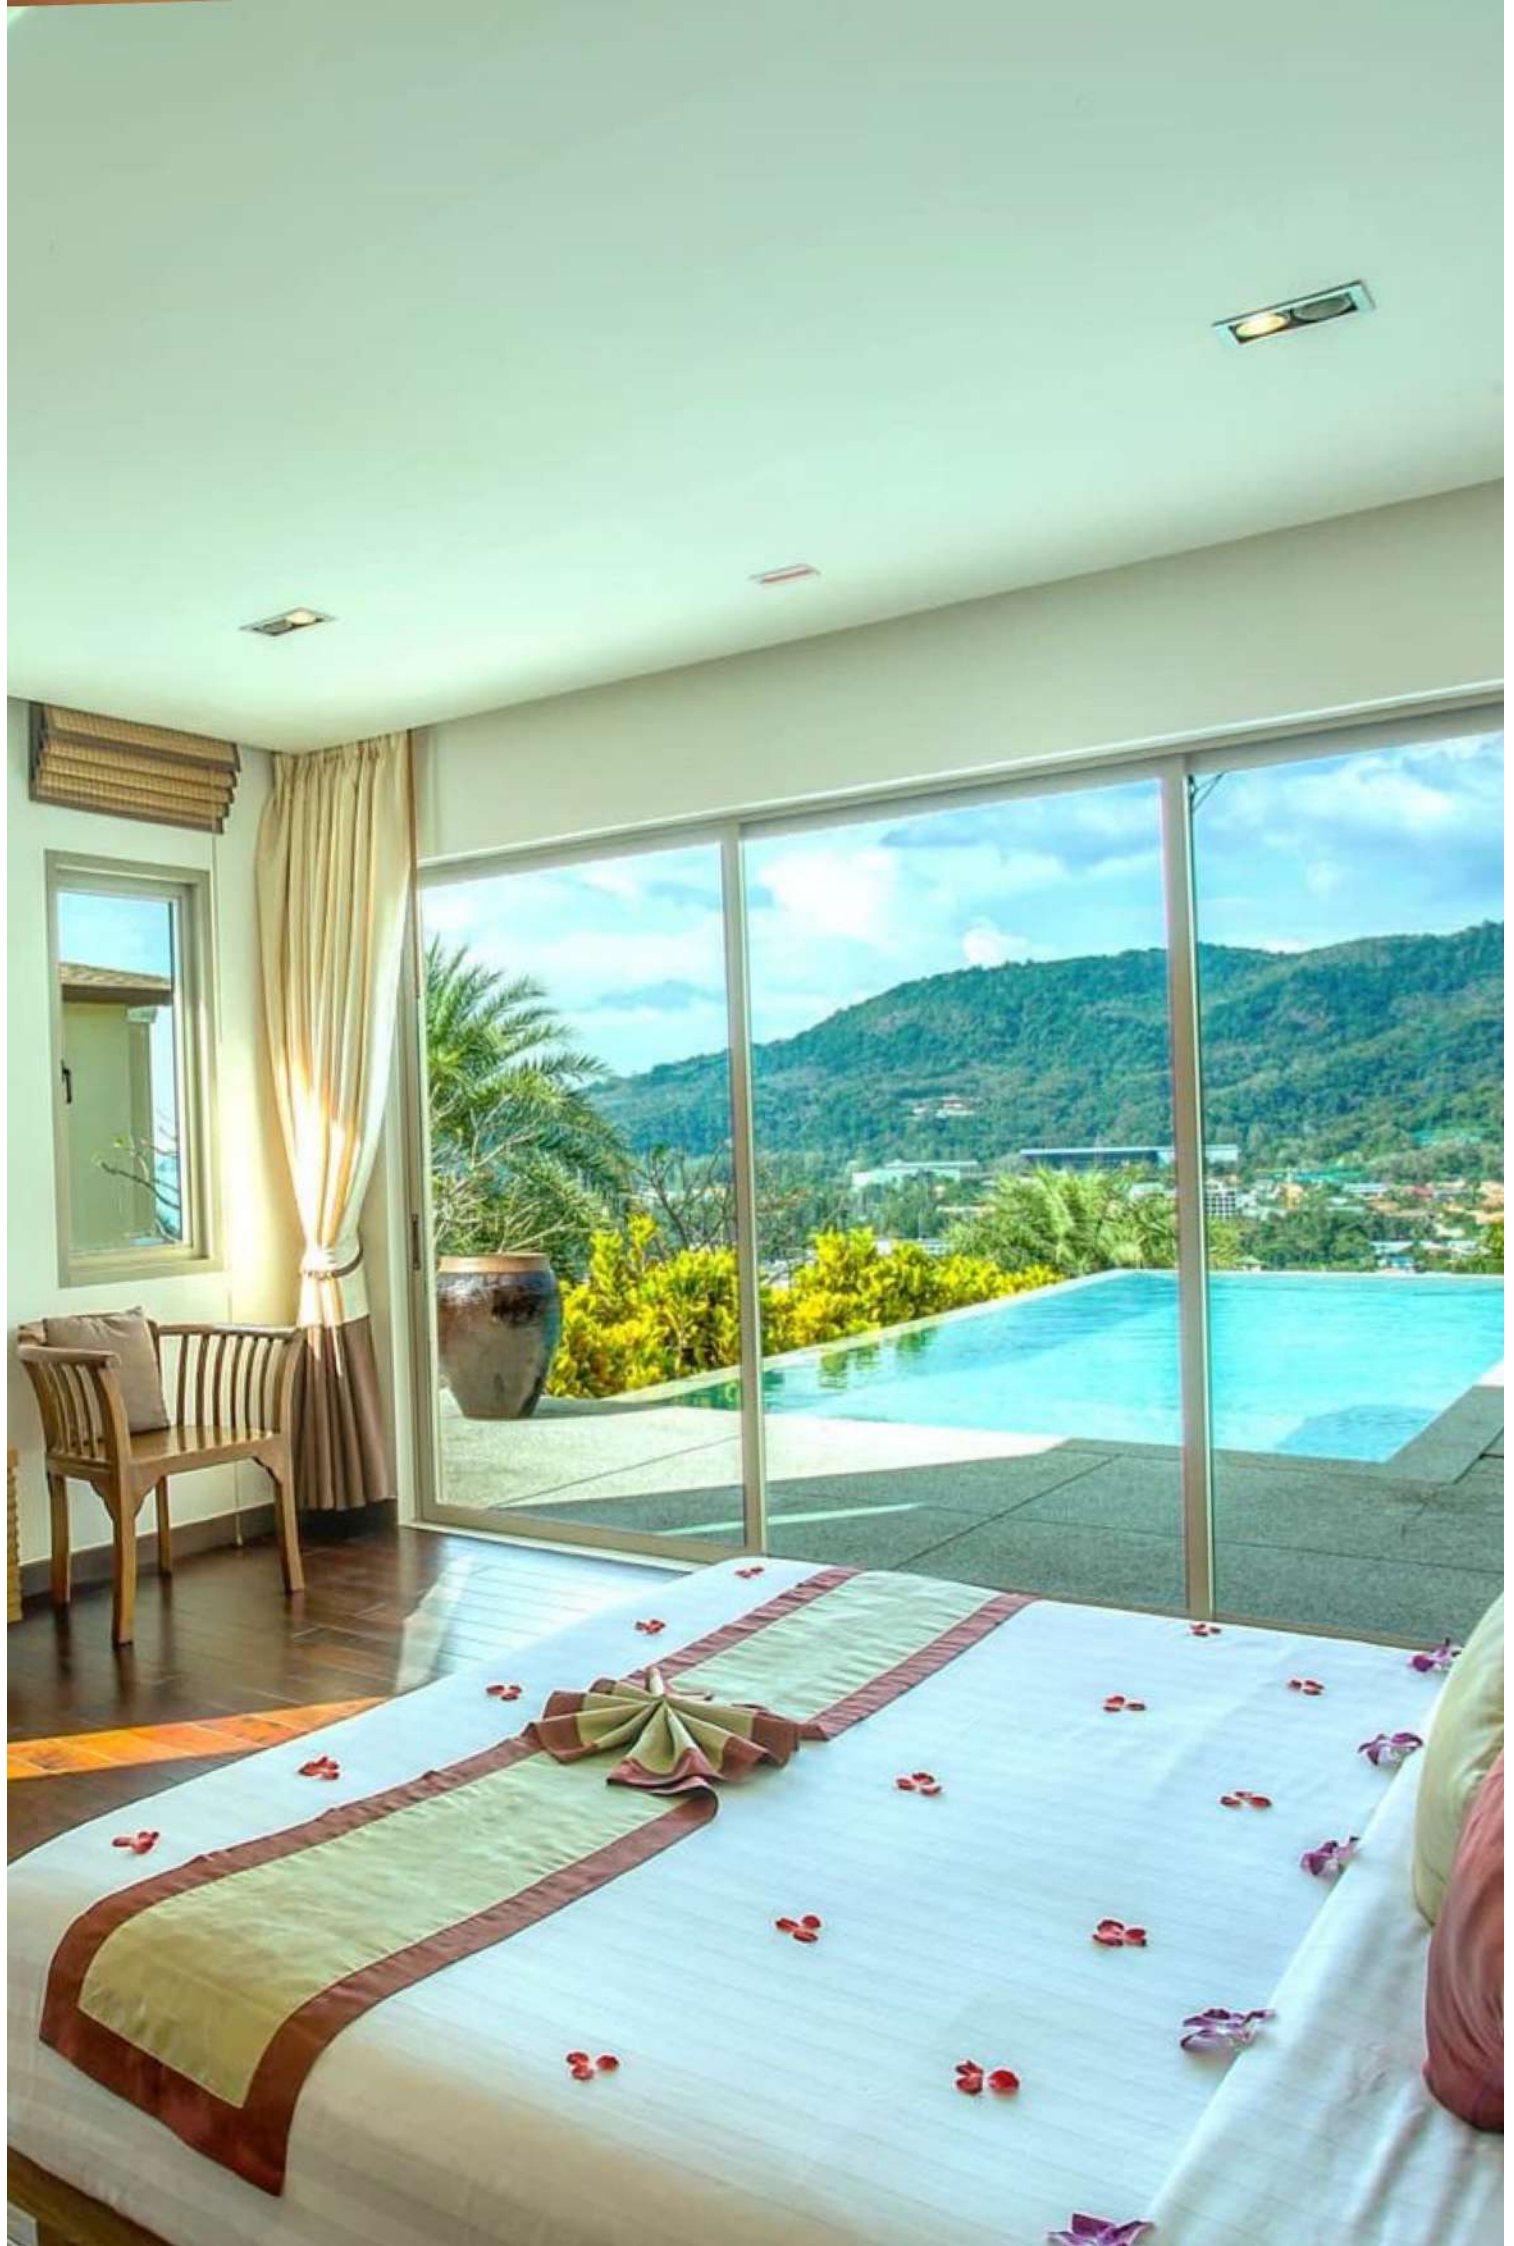

Phuket

Questa
Luxury Villas

Questa
Yachting

22 Questa luxury villas Phuket

- 1 bedroom villas 180 mg
- 2 bedrooms villas 250 mg
- 3 bedrooms duplex villas 350 mg

On request additional bed (max 2) can be provided for families and children in 2/3 bedrooms villas

Each villa has private pool 10 x 4 mt.

FREE 5G Wifi and all facilities including

- kitchen
- large living room
- bathroom with jacuzzi
- sun terrace, sun loungers, garden area
- BBQ facilities

Fitness center in the resort