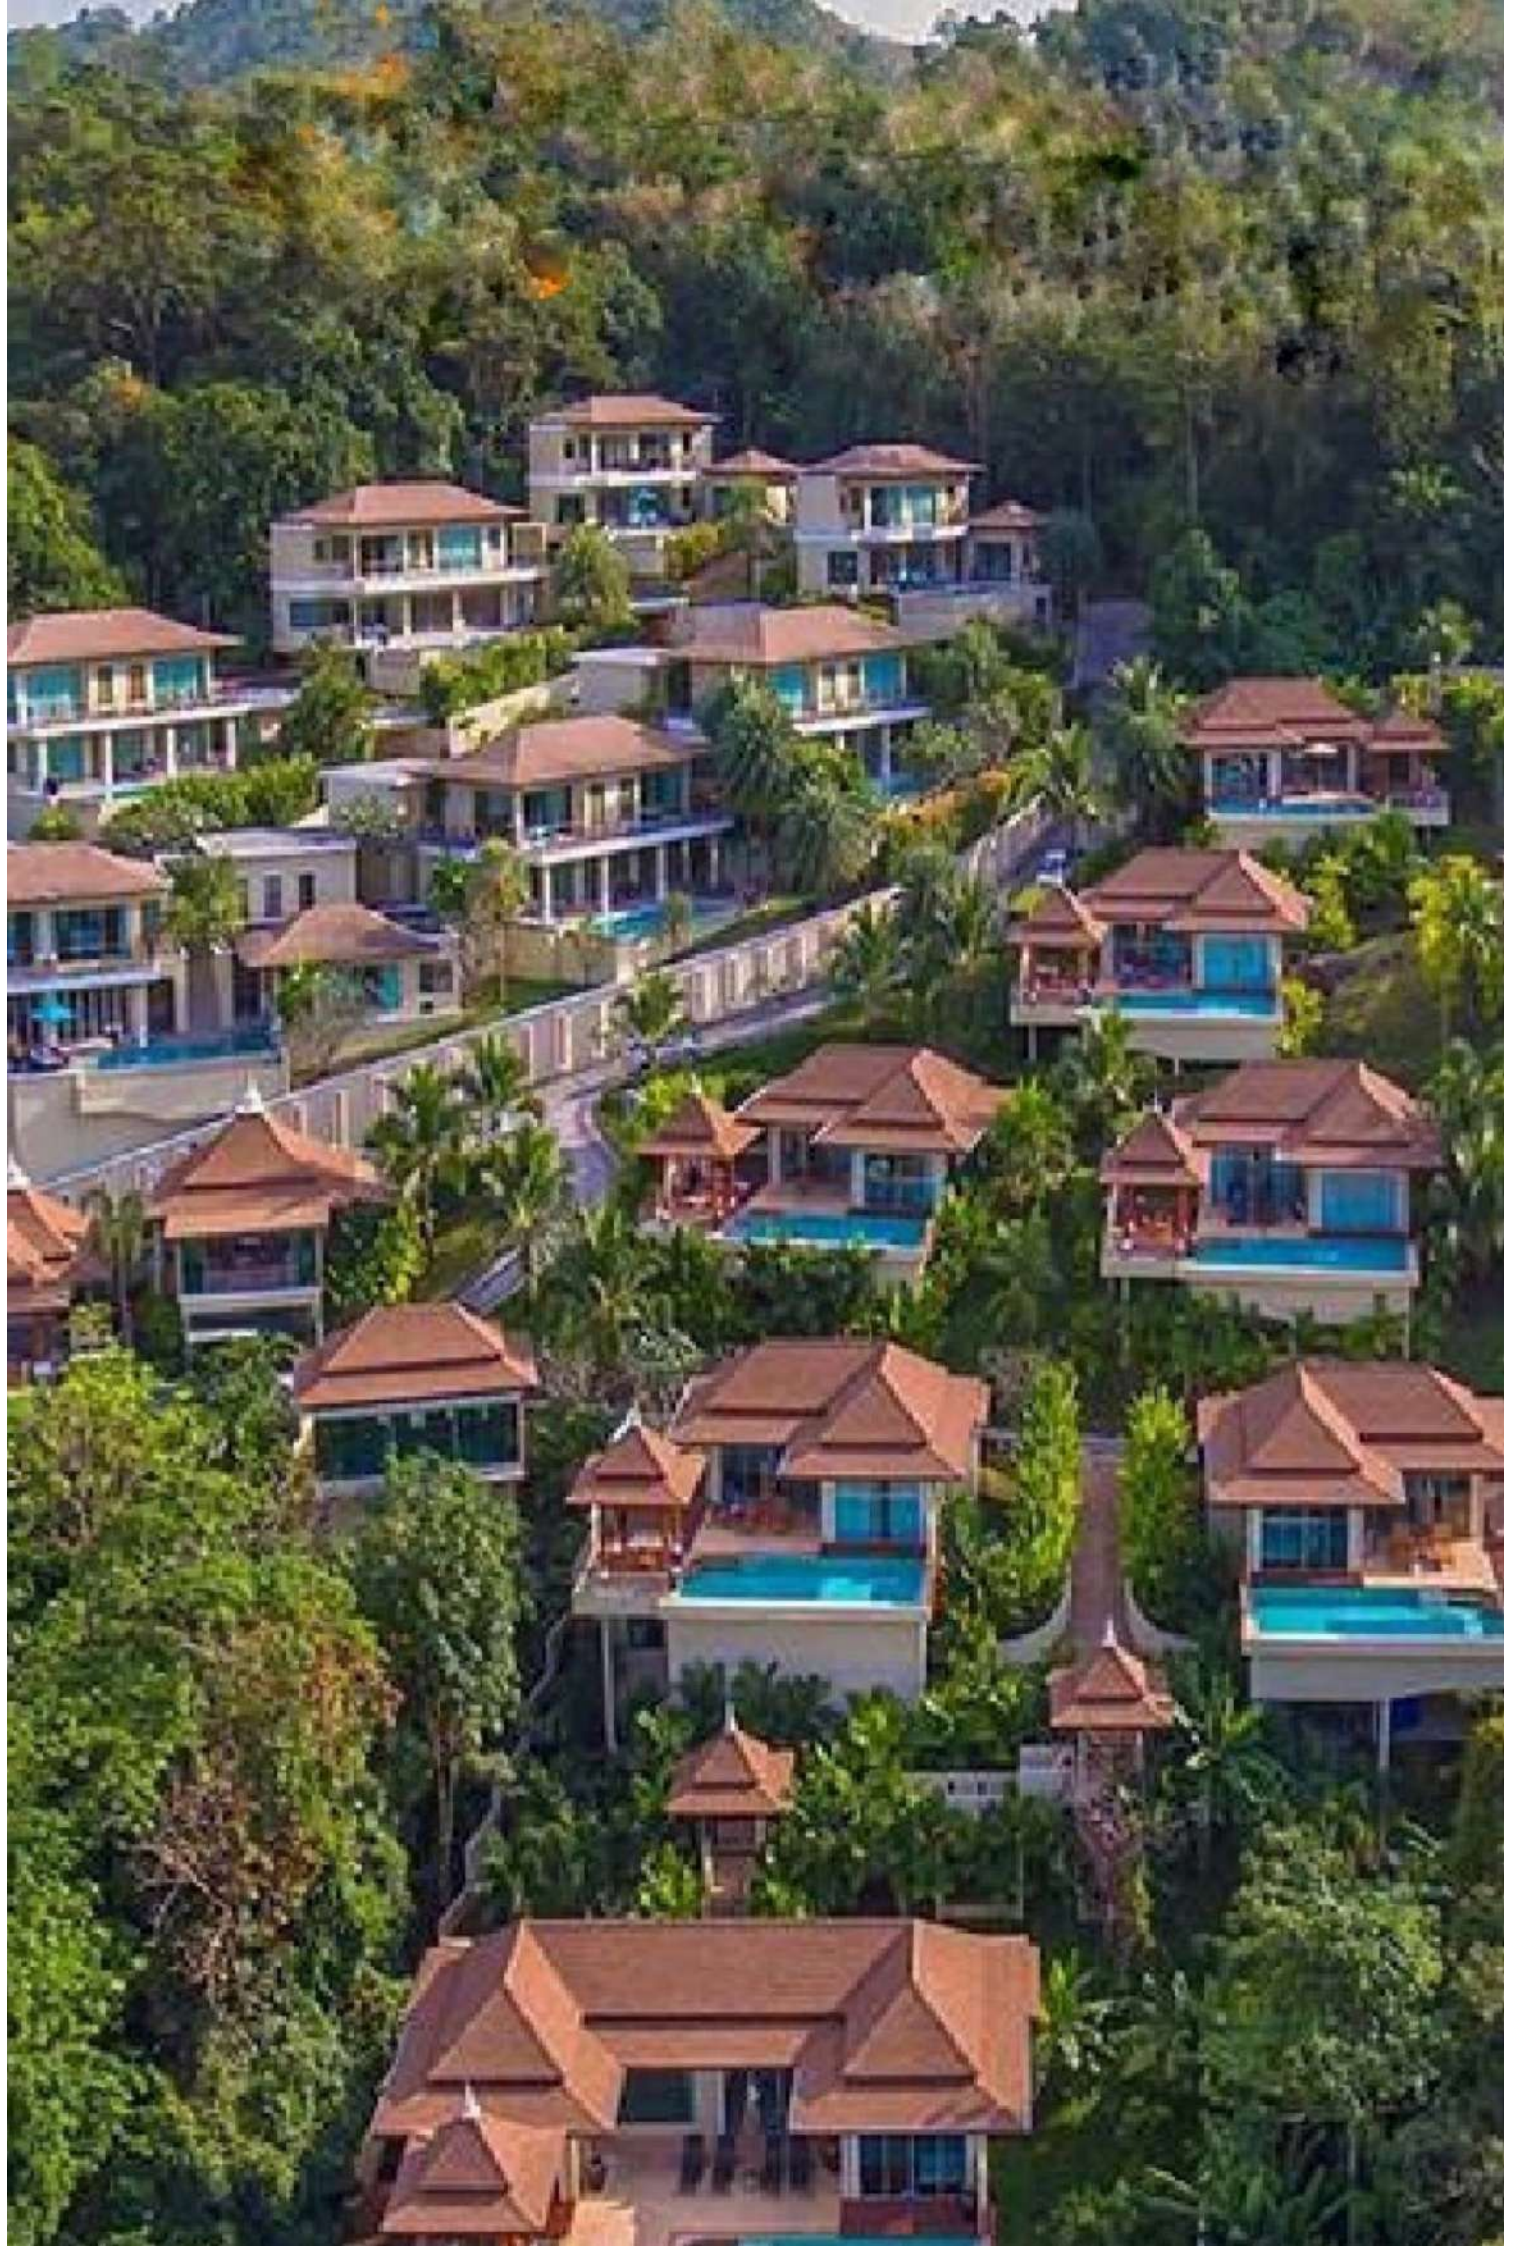

Phuket

Questa
Luxury Villas

Questa
Yachting

22 Questa luxury villas Phuket

- 1 bedroom villas 180 mg
- 2 bedrooms villas 250 mg
- 3 bedrooms duplex villas 350 mg

On request additional bed (max 2) can be provided for families and children in 2/3 bedrooms villas

Each villa has private pool 10 x 4 mt.

FREE 5G Wifi and all facilities including

- kitchen
- large living room
- bathroom with jacuzzi
- sun terrace, sun loungers, garden area
- BBQ facilities

Fitness center in the resort

Daily cruises can be organized

- Phang Nga bay
- Phi Phi island
- Racha islands
- Krabi island

Longer cruises with overnights on board for Similan Islands and more with motoryachts & catamarans

Questa
Luxury Villas