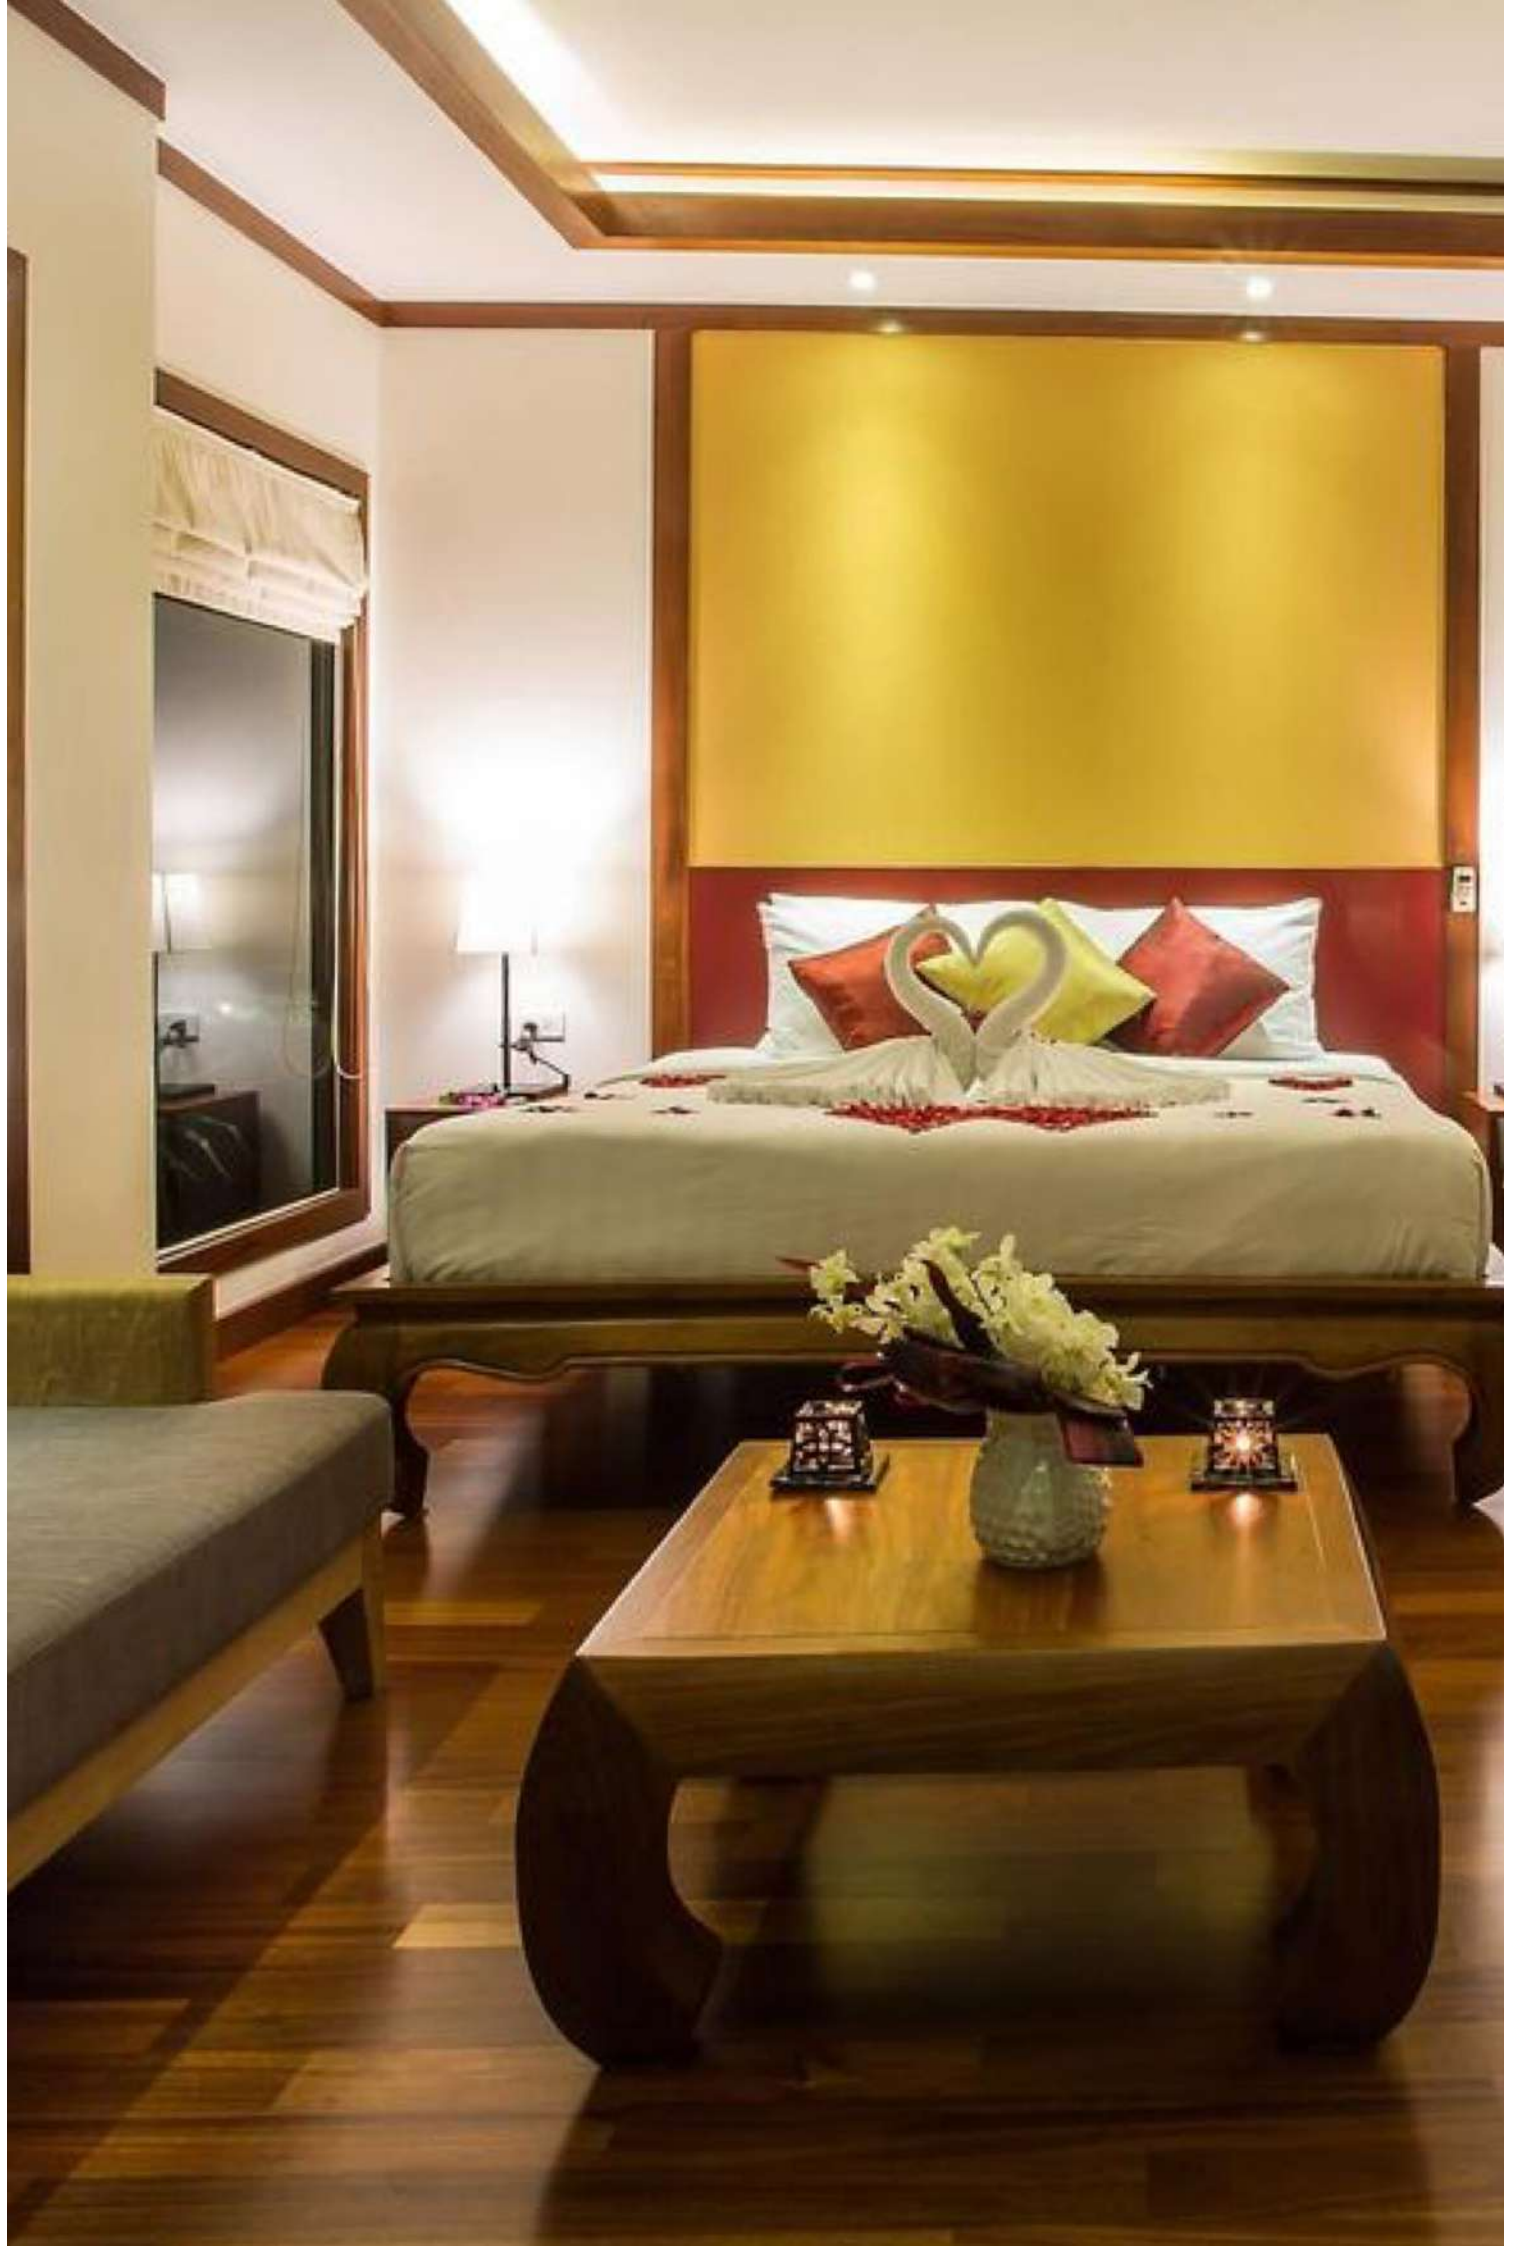

Phuket

Questa
Luxury Villas

Questa
Yachting

22 Questa luxury villas Phuket

- 1 bedroom villas 180 mg
- 2 bedrooms villas 250 mg
- 3 bedrooms duplex villas 350 mg

On request additional bed (max 2) can be provided for families and children in 2/3 bedrooms villas

Each villa has private pool 10 x 4 mt.

FREE 5G Wifi and all facilities including

- kitchen
- large living room
- bathroom with jacuzzi
- sun terrace, sun loungers, garden area
- BBQ facilities

Fitness center in the resort